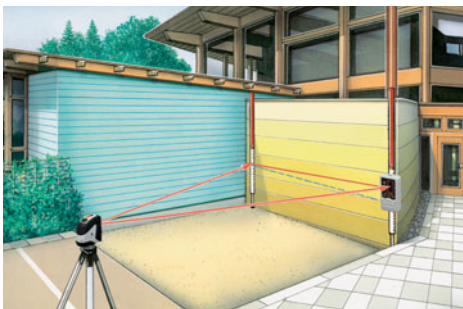

RangeXtender RX 30

Laser receiver for all line lasers with RX-READY technology

Rev. 0211

- With RX-READY, the laser lines pulsate at a high frequency. **This pulsation allows the range extender to detect laser lines up to a maximum of 30 m away.**
- **The universal mount** enables the device to be attached to levelling staffs.
- **Integrated head magnet**

Max. reception range 50 m

Including universal mount

Integrated head magnet

TECHNICAL DATA

LASER RECEPTION RANGE
max. 30 m radius

POWER SUPPLY
1 x 9V block

WEIGHT 0.13 kg

DIMENSIONS
60 x 110 x 26 mm (WxHxD)