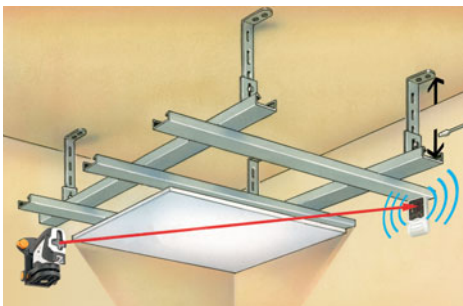

RangeXtender RX 30

Laser receiver for all line lasers with RX-READY technology

Rev. 0211

- With RX-READY, the laser lines pulsate at a high frequency. **This pulsation allows the range extender to detect laser lines up to a maximum of 30 m away.**
- **The universal mount** enables the device to be attached to levelling staffs.
- **Integrated head magnet**

Max. reception range 50 m

Including universal mount

Integrated head magnet

TECHNICAL DATA

LASER RECEPTION RANGE
max. 30 m radius

POWER SUPPLY
1 x 9V block

WEIGHT 0.13 kg

DIMENSIONS
60 x 110 x 26 mm (WxHxD)